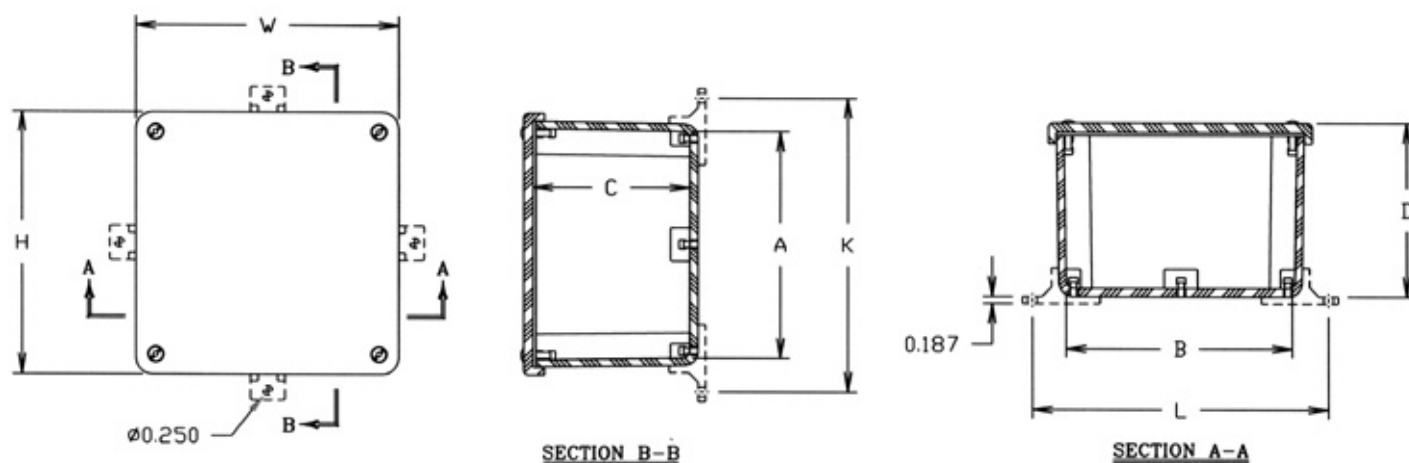

### PVC NewSentry® Series Enclosures

SIZE ID NUMBER	OVERALL H X W X D	INSIDE A X B X C	K	L	F	SHIPPING WEIGHT
J442PVC*	4.03 x 4.03 x 2.42 (102 x 102 x 61)	3.66 x 3.66 x 2.00 (93 x 93 x 51)	4.63 (118)	N/A	8-32	0.60 lbs.
J444PVC	4.04 x 4.04 x 4.50 (103 x 103 x 114)	3.60 x 3.60 x 4.02 (91 x 91 x 102)	5.64 (143)	N/A	8-32	1.11 lbs.
J446PVC	4.02 x 4.02 x 6.58 (102 x 102 x 167)	3.59 x 3.59 x 6.02 (91 x 91 x 153)	5.49 (139)	N/A	8-32	1.40 lbs.
J552PVC*	5.00 x 5.00 x 2.33 (127 x 127 x 59)	4.61 x 4.61 x 1.85 (117 x 117 x 47)	5.66 (144)	N/A	8-32	0.90 lbs.
J664PVC	6.85 x 6.85 x 4.57 (174 x 174 x 116)	5.96 x 5.96 x 4.03 (151 x 151 x 102)	7.94 (202)	7.94 (202)	10.-32	2.12 lbs.
J666PVC	6.85 x 6.85 x 6.58 (174 x 174 x 167)	5.92 x 5.92 x 6.04 (150 x 150 x 153)	7.96 (202)	7.96 (202)	10-32	2.72 lbs.
J884PVC	8.96 x 8.96 x 4.62 (228 x 228 x 117)	8.05 x 8.05 x 4.06 (204 x 204 x 103)	10.49 (266)	10.49 (266)	1/4-20	3.77 lbs.
J887PVC	9.15 x 9.15 x 7.65 (232 x 232 x 195)	8.02 x 8.02 x 7.06 (204 x 204 x 179)	10.49 (266)	10.49 (266)	1/4-20	5.10 lbs.
J12124PVC	12.94 x 12.94 x 4.70 (329 x 329 x 119)	11.92 x 11.92 x 4.00 (303 x 303 x 102)	14.46 (367)	14.46 (367)	1/4-20	8.50 lbs.
J12126PVC	12.94 x 12.94 x 6.64 (329 x 329 x 169)	11.91 x 11.91 x 6.00 (303 x 303 x 152)	14.46 (367)	14.46 (367)	1/4-20	9.25 lbs.

All measures are in inches, items in parentheses are in millimeters.

- F = Threaded brass insert size.
- \* Denotes molded in mounting feet.